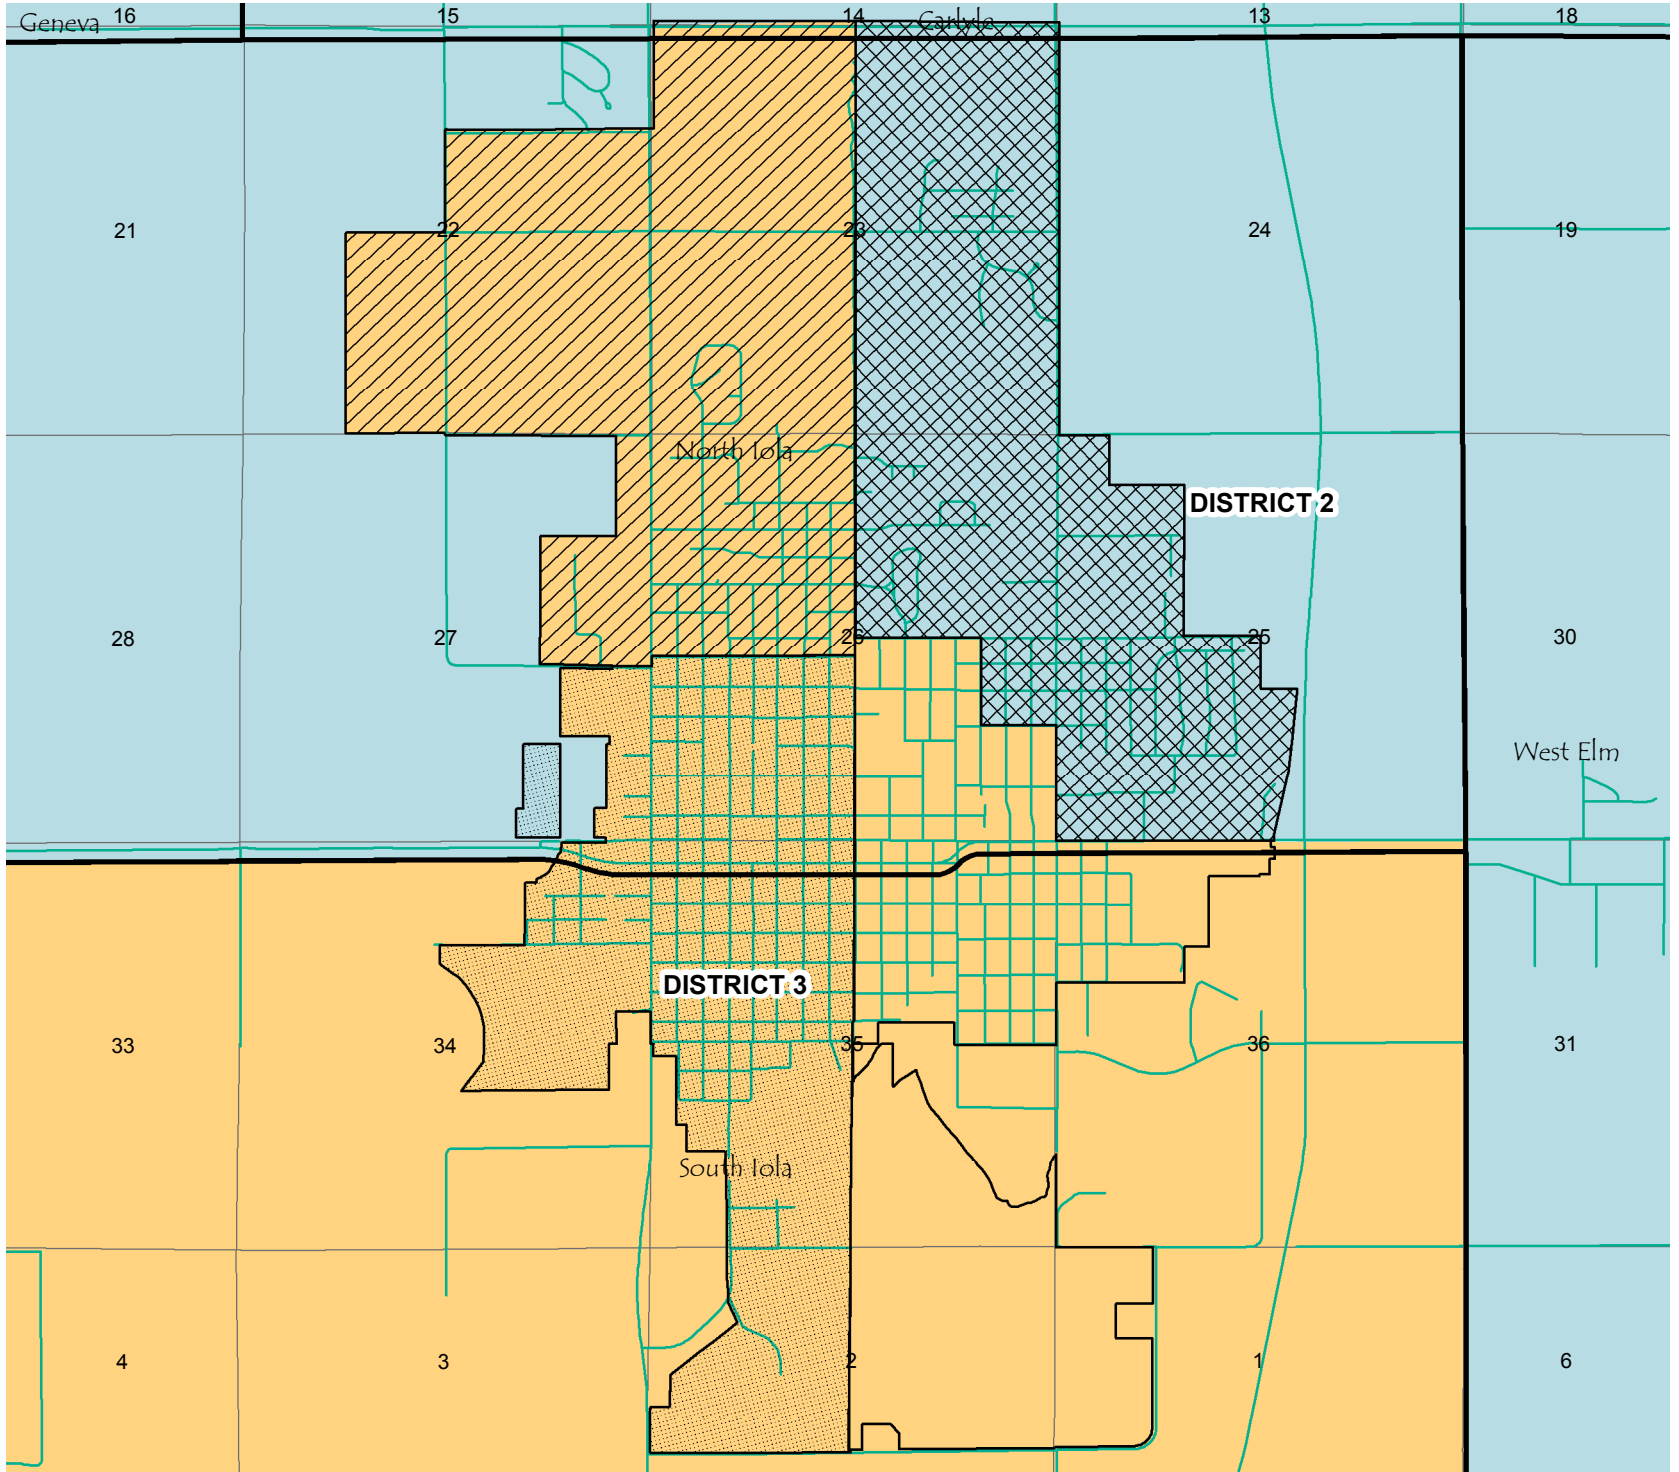

## Legend

### Ward

-  Iola, WD #3
-  Iola, WD #1
-  Iola, WD #2
-  Iola, WD #3
-  Iola, WD #4

### DISTRICT 2

- Carlyle Twp
- Deer Creek Twp
- Elm Twp
- Geneva Twp
- North Iola Twp
- Osage Twp
- Gas City
- Iola (2nd Ward)
- Laharpe City
- Mildred City

### DISTRICT 3

- South Iola Twp
- Bassett City
- Iola (1st Ward)
- Iola (3rd Ward)
- Iola (4th Ward)

Date: 12/3/2013

Drawn by: Terry Call